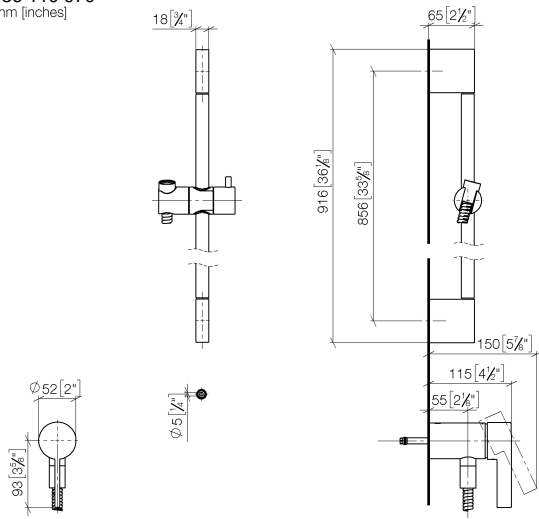

Concealed single-lever mixer with integrated shower connection with shower set without hand shower - Chrome

IMO

36 110 970

- metal shower hose 1750mm with integrated anti-twist protection
- slide bar
- Pipe diameter 18 mm

Required miscellaneous

	Concealed wall mounting - •max. recess depth 105 mm •min. recess depth 80 mm	35 050 970 90
--	---	---------------

Required miscellaneous

	Hand shower FlowReduce - Chrome	28 016 979-00 0010
--	--	--------------------

Concealed single-lever mixer with integrated shower connection with shower set without hand shower - Chrome

IMO

36 110 970
mm [inches]

Certificates

Belgaqua_21-025- WRAS_2011027. LGA_29928.
27_1.

36 110 970

Spare parts list

No.	Item Number	Name	Quantity used	Delivery time
1	05 17 20 726 02 90	fixing set	1	2
2	09 31 11 049 90	pin	2	2
3	04 31 11 113 00 90	pin	2	2
4	08 17 97 054-00	holder	2	10
5	90 28 22 597 00-00	holder	1	10
6	28 322 970-00	Metal shower hose 1/2" x 3/8" x 1750 mm - Chrome	1	2
7	12 580 970-00	Slide unit - Chrome	1	10
9	36 050 970-00	Concealed single-lever mixer with integrated shower connection - Chrome	1	10