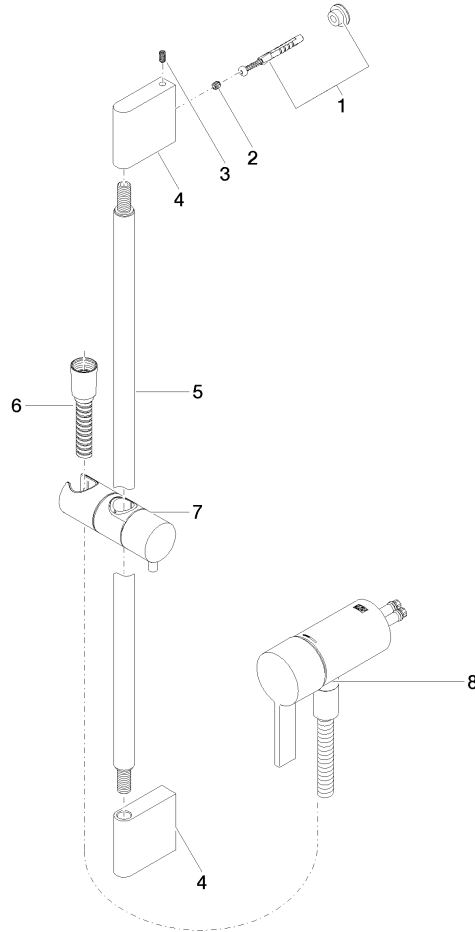

Concealed single-lever mixer with integrated shower connection with shower set without hand shower - Chrome

IMO

36 110 970

- metal shower hose 1750mm with integrated anti-twist protection
- slide bar
- Pipe diameter 18 mm

Required miscellaneous

	Concealed wall mounting - •max. recess depth 105 mm •min. recess depth 80 mm	35 050 970 90
--	---	---------------

Required miscellaneous

	Hand shower FlowReduce - Chrome	28 016 979-00 0010
--	--	--------------------

Concealed single-lever mixer with integrated shower connection with shower set without hand shower - Chrome

IMO

36 110 970
mm [inches]

Certificates

Belgaqua_21-025- WRAS_2011027. LGA_29928.
27_1.

36 110 970

Spare parts list

No.	Item Number	Name	Quantity used	Delivery time
1	05 17 20 726 02 90	fixing set	1	2
2	09 31 11 049 90	pin	2	2
3	04 31 11 113 00 90	pin	2	2
4	08 17 97 054-00	holder	2	10
5	90 28 22 597 00-00	holder	1	10
6	28 322 970-00	Metal shower hose 1/2" x 3/8" x 1750 mm - Chrome	1	2
7	12 580 970-00	Slide unit - Chrome	1	10
9	36 050 970-00	Concealed single-lever mixer with integrated shower connection - Chrome	1	10